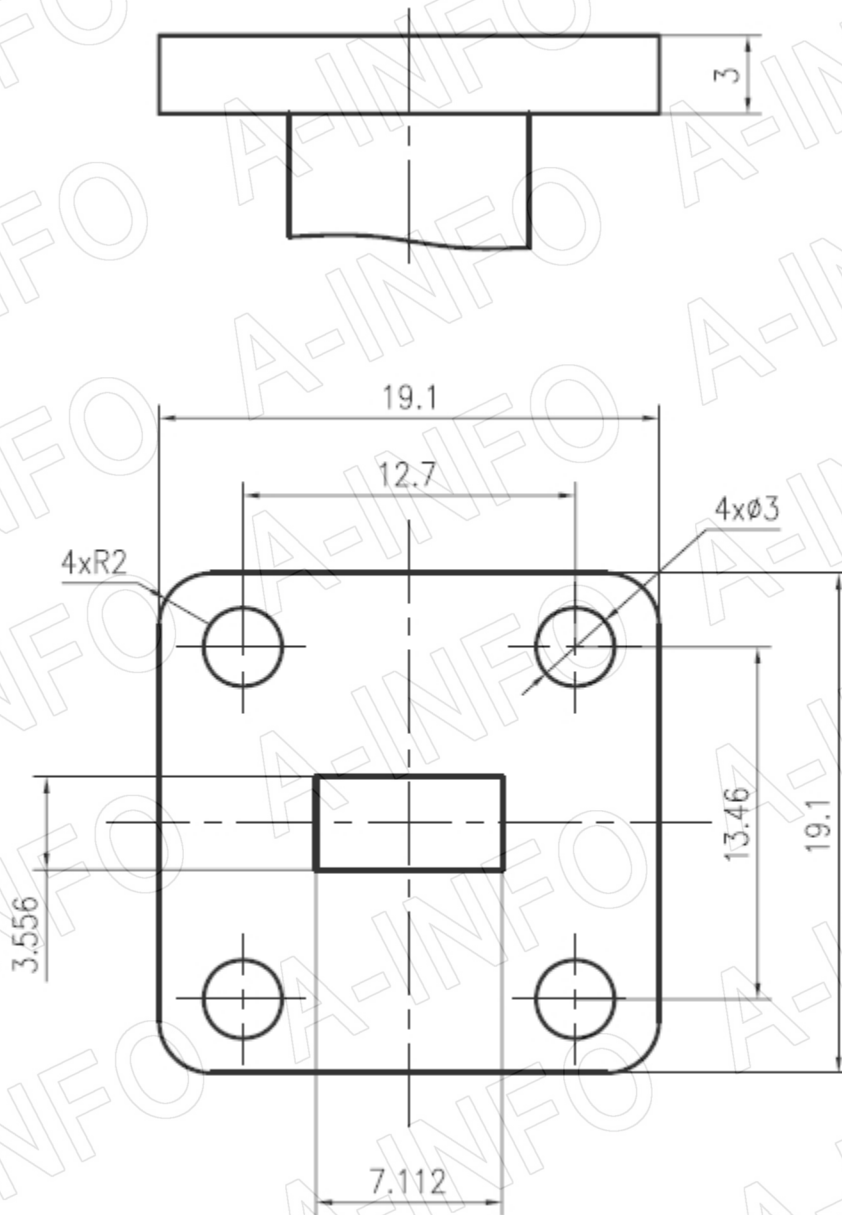

## Technical Specification

EIA WR	WR28
Frequency Range(GHz)	26.5 – 40.0
Coupling(dB)	30
Directivity(dB)	15 Typ.
Insertion Loss(dB)	0.1 Max. (Not including the theoretical loss $4.35 \times 10^{-3}$ dB)
Mainline VSWR	1.15:1 Max.
Secondline VSWR	1.70:1 Max.
Flange	FBP320(UBR320)
Coupling Port	2.92mm-Female/2.92mm-Male
Material	Cu
Size(mm)	76.2 x 19.1 x 35.3
Net Weight(Kg)	0.10 Around

## Outline Drawing (Size: mm)

Coupling Port: 2.92mm-Female

For 2.92mm-Male connector Coupling Port outline drawing, please contact A-INFO.

## Flange Drawing (Size: mm)

FBP320