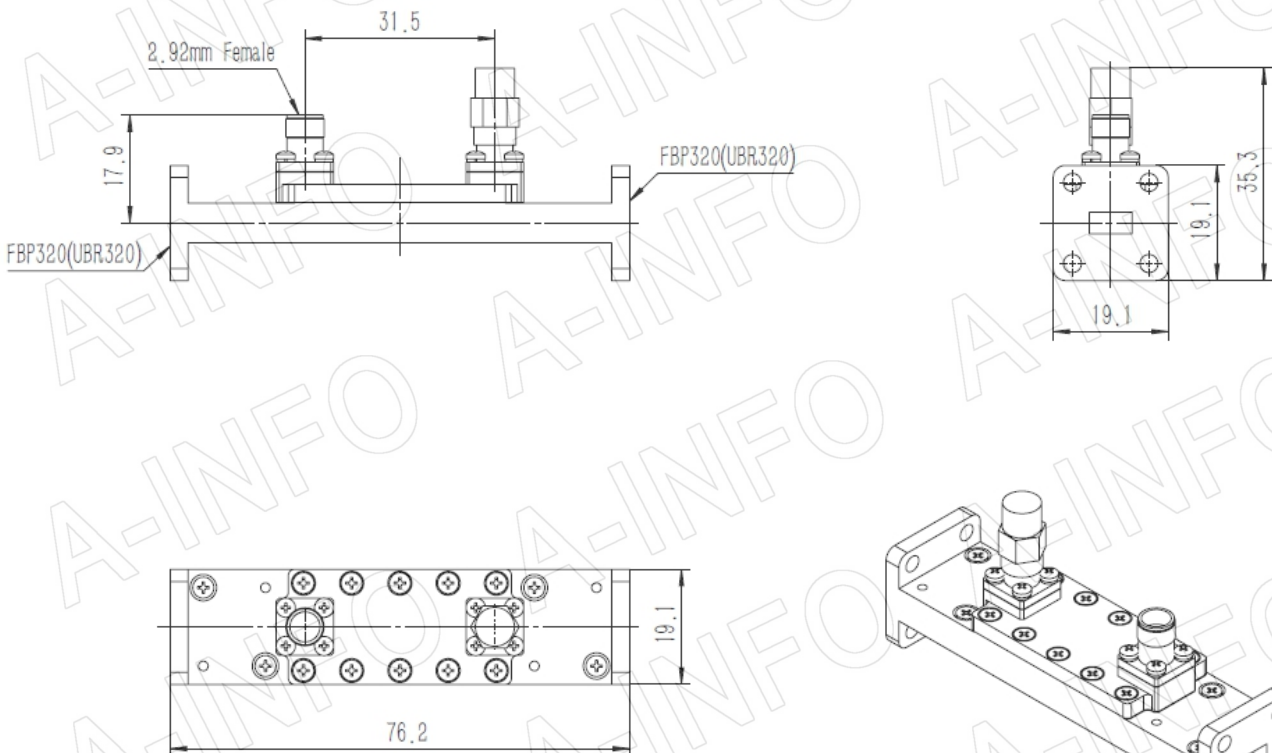

## Technical Specification

EIA WR	WR28
Frequency Range(GHz)	26.5 – 40.0
Coupling(dB)	30
Directivity(dB)	15 Typ.
Insertion Loss(dB)	0.1 Max. (Not including the theoretical loss $4.35 \times 10^{-3}$ dB)
Mainline VSWR	1.15:1 Max.
Secondline VSWR	1.70:1 Max.
Flange	FBP320(UBR320)
Coupling Port	2.92mm-Female/2.92mm-Male
Material	Cu
Size(mm)	76.2 x 19.1 x 35.3
Net Weight(Kg)	0.10 Around

## Outline Drawing (Size: mm)

Coupling Port: 2.92mm-Female

For 2.92mm-Male connector Coupling Port outline drawing, please contact A-INFO.