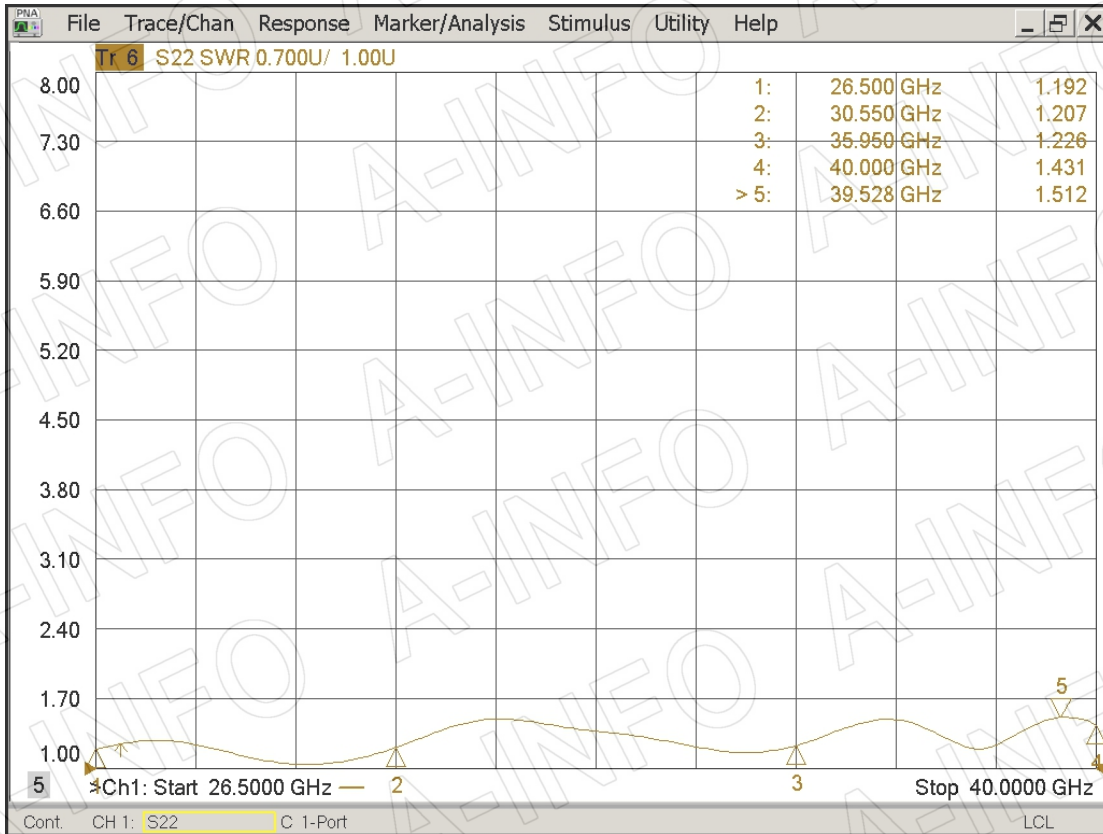

Secondline VSWR

AINFO Inc.

China(Beijing): Tel: (+86) 10-6266-7326,
China(Chengdu): Tel: (+86) 28-8519-2786,
USA : Tel: (+1) 949-639-9688,

Page 5 of 5

(+86) 10-6266-7327 Fax: (+86) 10-6266-7379
(+86) 28-8519-3044 Fax: (+86) 28-8519-3068
(+1) 949-639-9608 Fax: (+1) 949-639-9670

Website: www.ainfoinc.com
Email: sales@ainfoinc.com